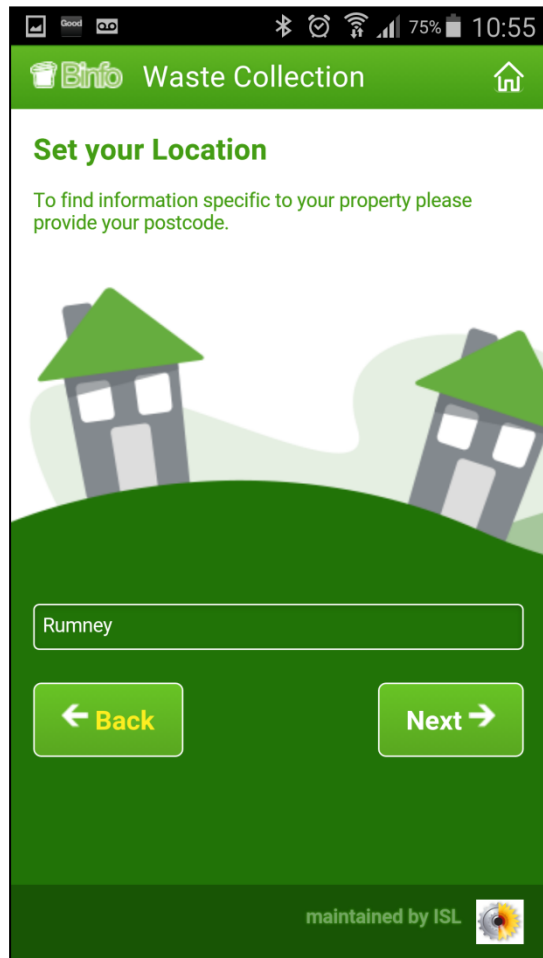

# Binfo

- Search for the App using 'Binfo Cardiff'
- Download the App from your normal location

# Binfo

- Once downloaded look out for the Binfo Cardiff icon.

# Binfo

- Open the app and click on the bin.