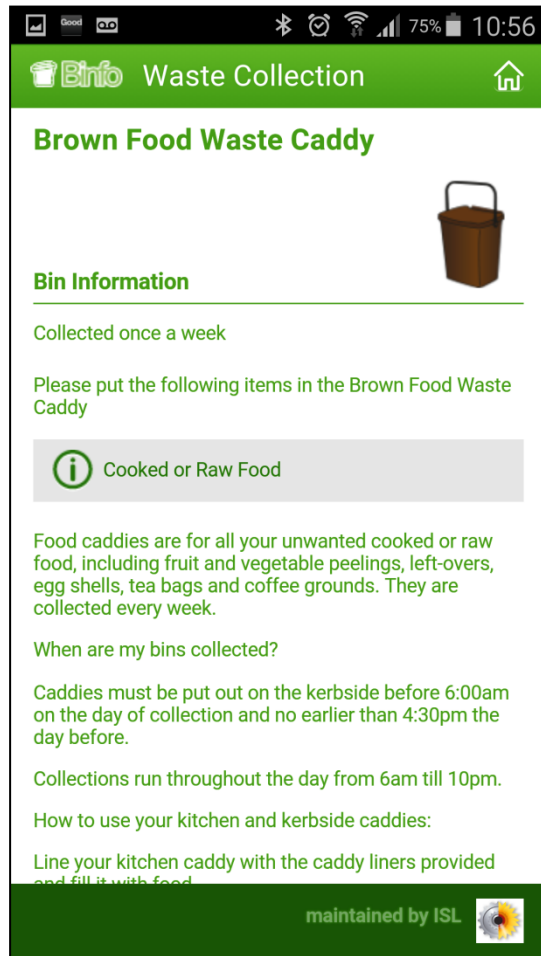

Binfo

- The icon will then display items that can and cant be accepted.
- You will also be told when you can present your waste.