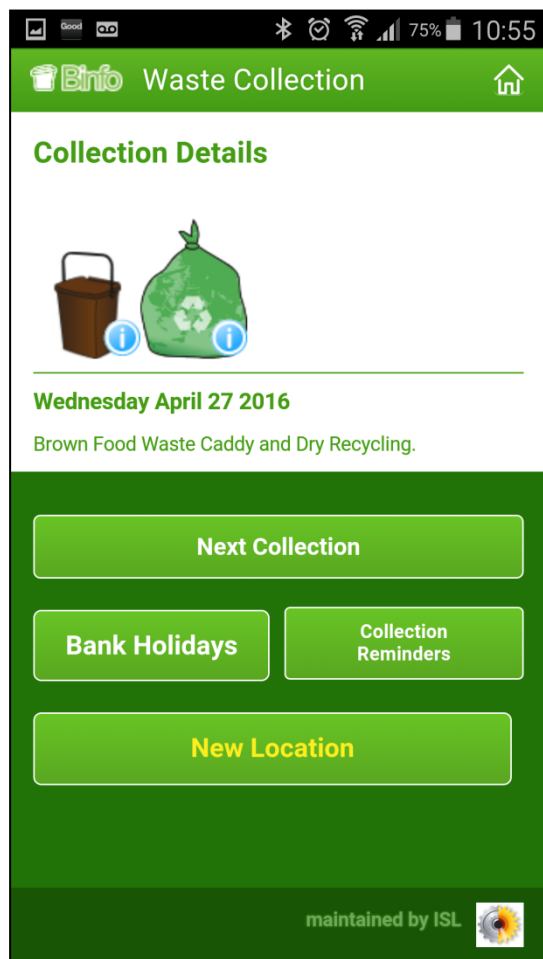

Binfo

- Your next collection will be displayed along with the collection date.
- You can view the following week's collection by clicking 'Next Collection'.
- For information on what item goes in which container, click on the blue information icon.

Visit www.cardiff.gov.uk/recycling for all recycling and waste information

Ewch i www.caerdydd.gov.uk/ailgylchu i gael yr holl wybodaeth am ailgylchu a gwastraff.