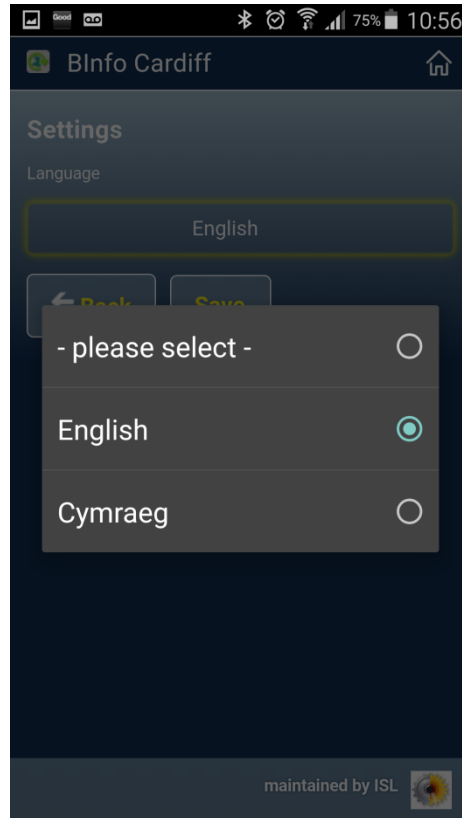

Binfo - Cymraeg

- If you prefer to use the App in Welsh, go back to the home screen.
- Under 'Settings', select Cymraeg.