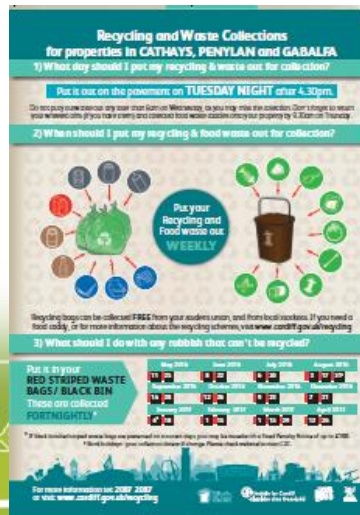

Resources available

- A5 leaflets
- Posters
- Landlord information pack
- www.cardiffdigs.co.uk- one stop tool for all move out info- please promote!
- Student waste calendars for 2016/17 already available
- wastestrategyteam@cardiff.gov.uk for any requests for information